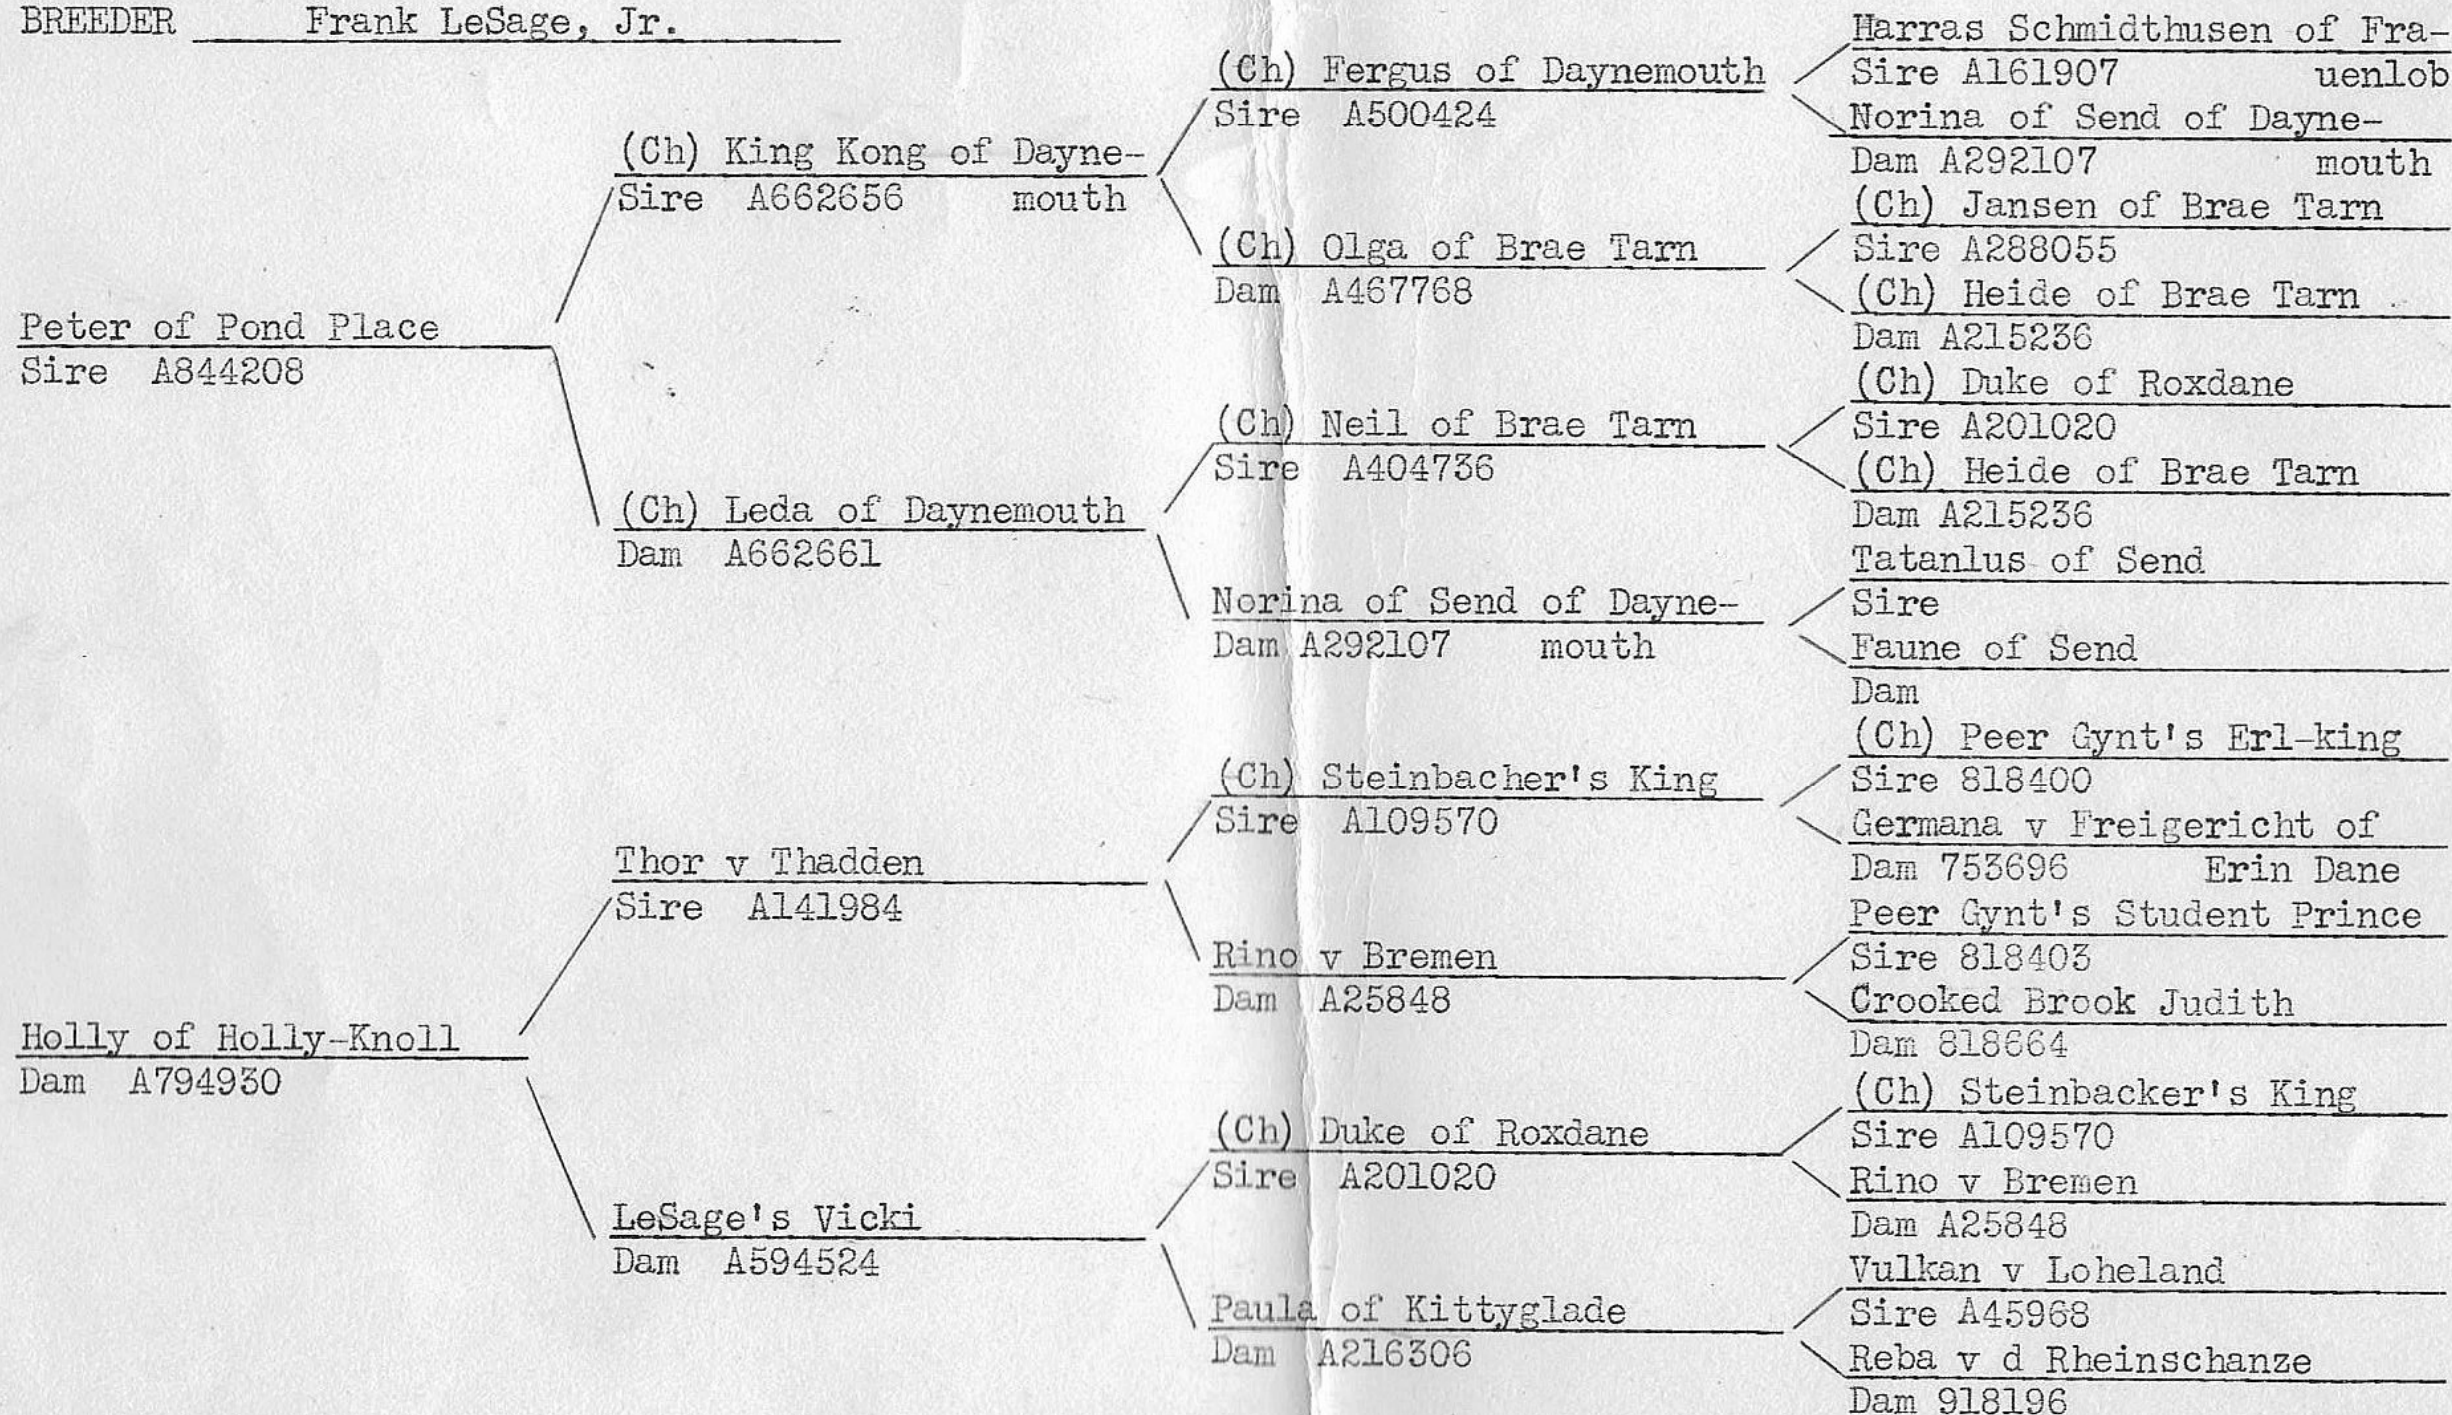

PEDIGREE CERTIFICATE

NAME OF DOG Margo of Holly-Knoll

SEX Female

STUD-BOOK NO. W10,335

BREED Great Dane

VOL. 63

COLOR Brindle

DATE WHELPED January 19, 1946

BREEDER Frank LeSage, Jr.

The foregoing is a true copy from the records of the American Kennel Club.